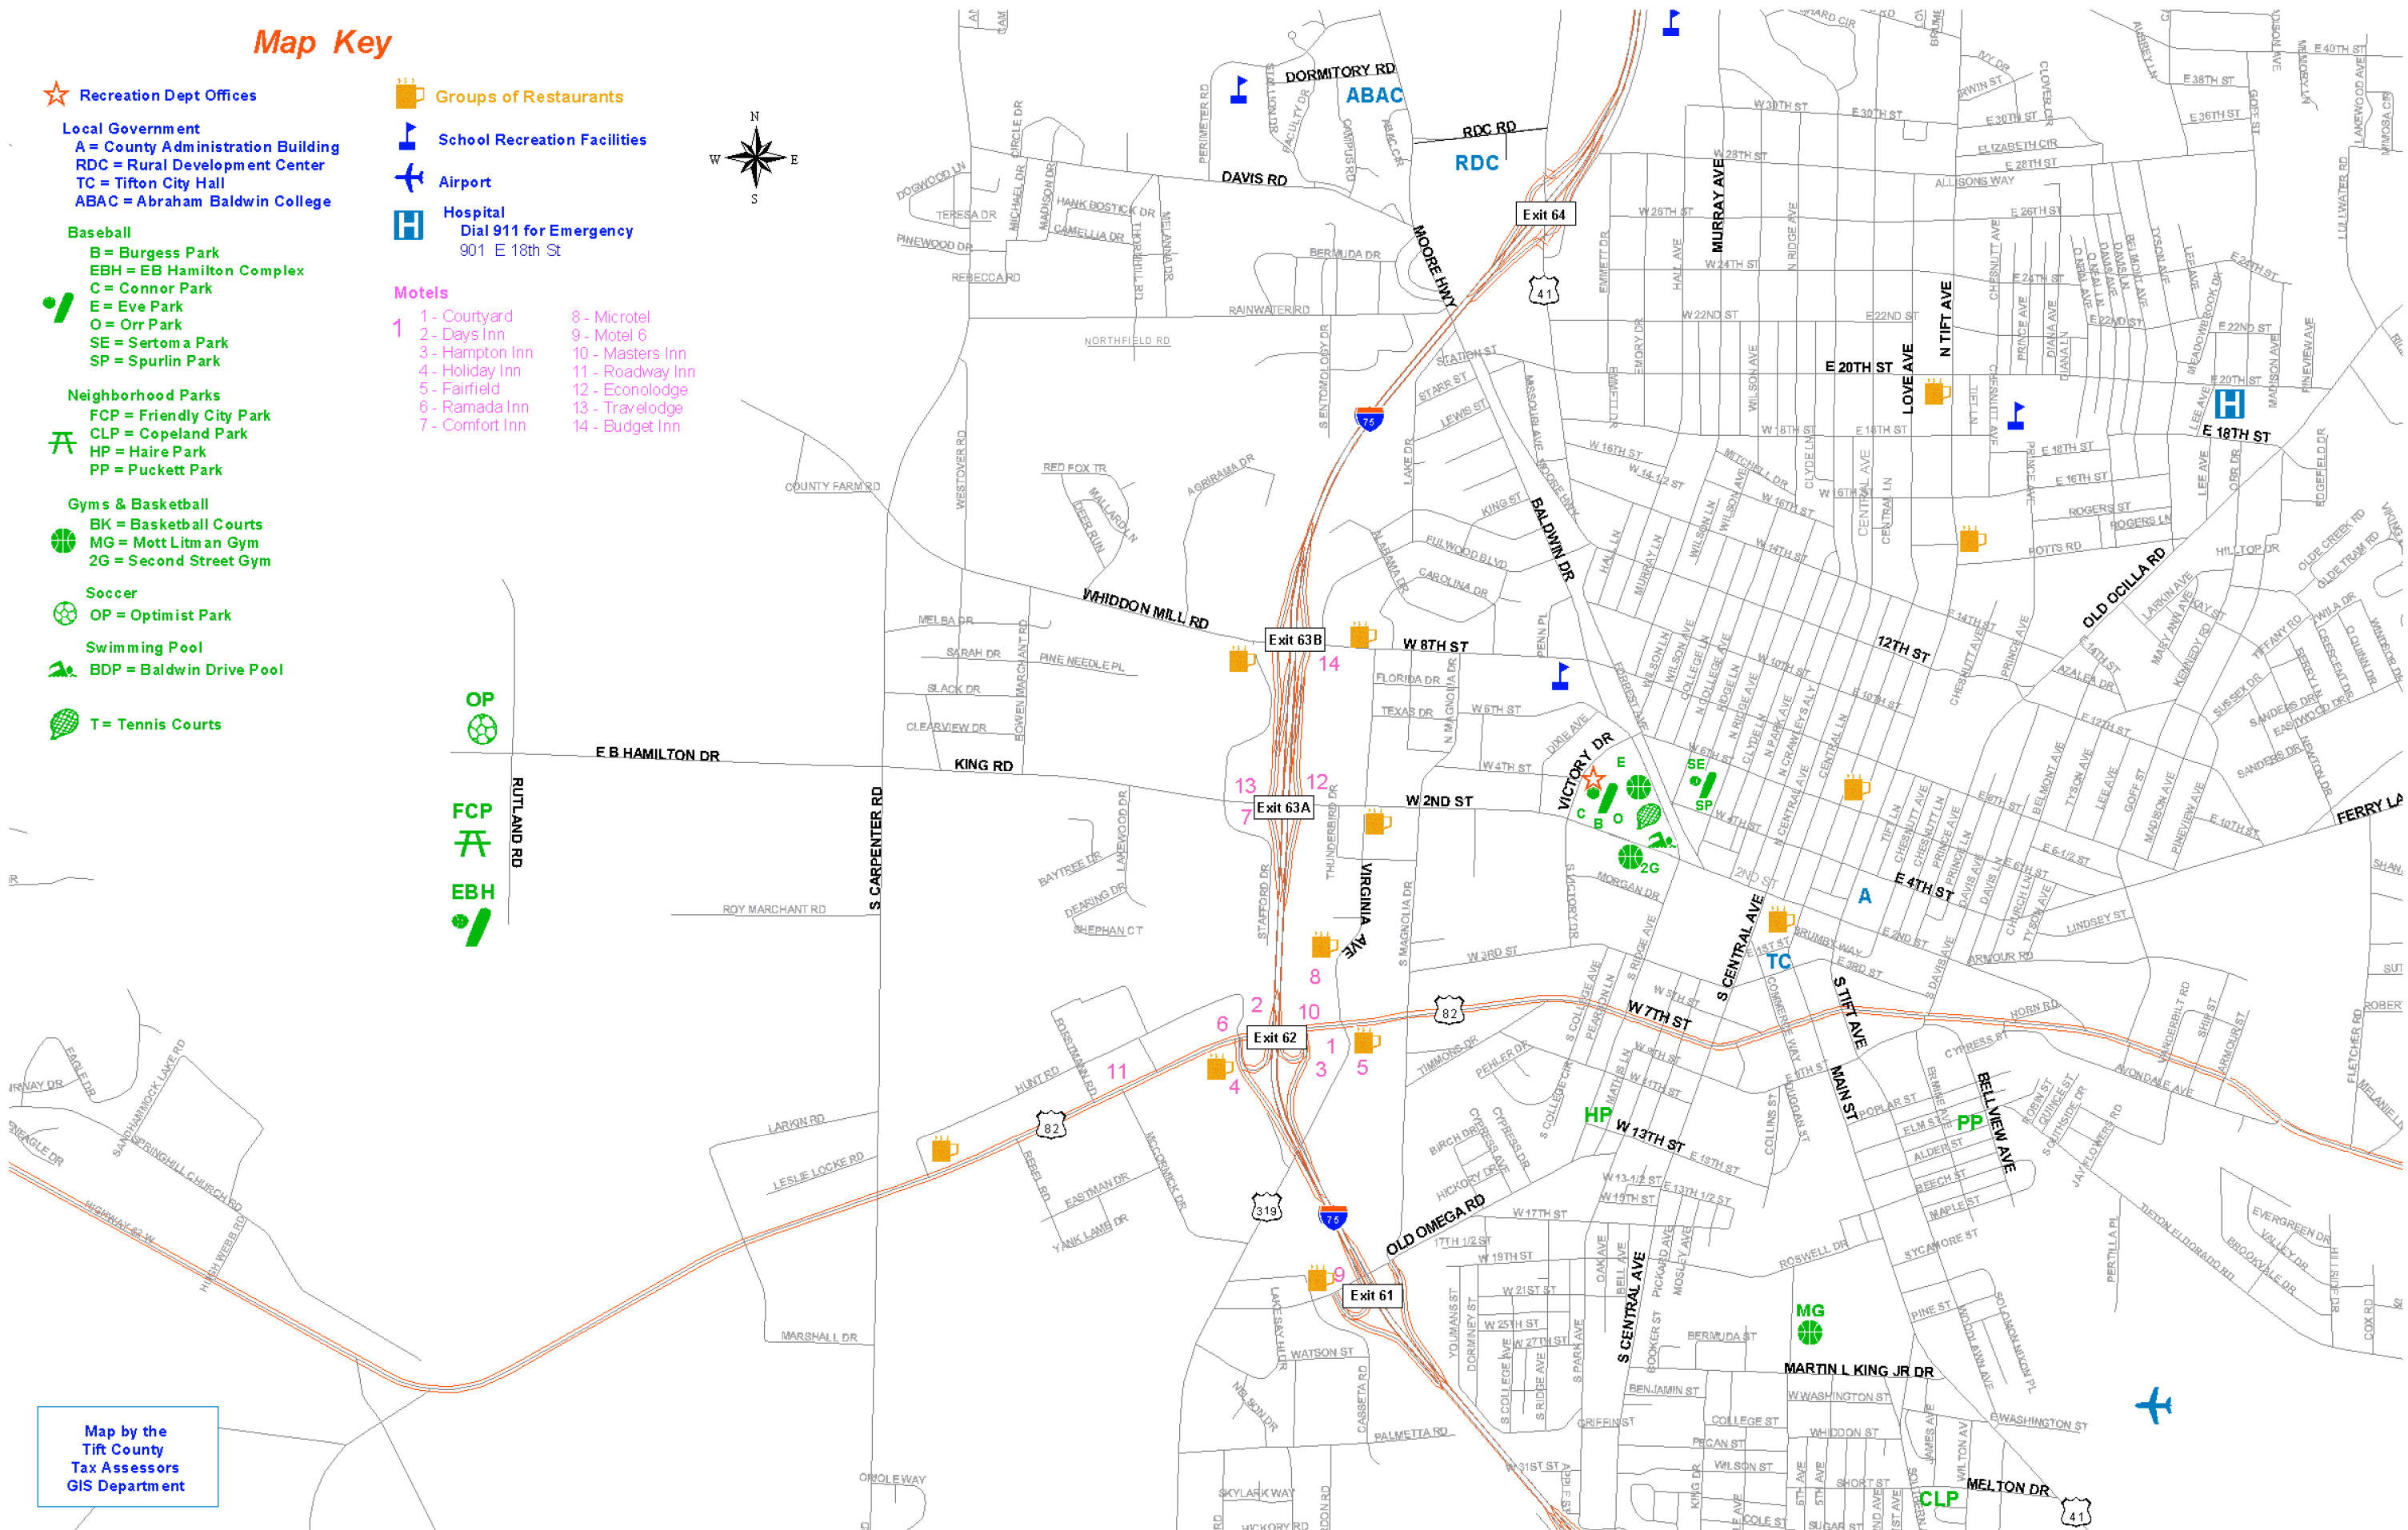

Map Key

★ Recreation Dept Offices

Local Government

A = County Administration Building
 RDC = Rural Development Center
 TC = Tifton City Hall
 ABAC = Abraham Baldwin College

Baseball

B = Burgess Park
 EBH = EB Hamilton Complex
 C = Connor Park
 E = Eve Park
 O = Orr Park
 SE = Sertoma Park
 SP = Spurlin Park

Neighborhood Parks

FCP = Friendly City Park
 CLP = Copeland Park
 HP = Haire Park
 PP = Puckett Park

Gyms & Basketball

BK = Basketball Courts
 MG = Mott Litman Gym
 2G = Second Street Gym

Soccer

OP = Optimist Park

Swimming Pool

BDP = Baldwin Drive Pool

T = Tennis Courts

☕ Groups of Restaurants

🏫 School Recreation Facilities

✈ Airport

H Hospital
 Dial 911 for Emergency
 901 E 18th St

Motels

- | | |
|-----------------|------------------|
| 1 - Courtyard | 8 - Microtel |
| 2 - Days Inn | 9 - Motel 6 |
| 3 - Hampton Inn | 10 - Masters Inn |
| 4 - Holiday Inn | 11 - Roadway Inn |
| 5 - Fairfield | 12 - Econolodge |
| 6 - Ramada Inn | 13 - Travelodge |
| 7 - Comfort Inn | 14 - Budget Inn |